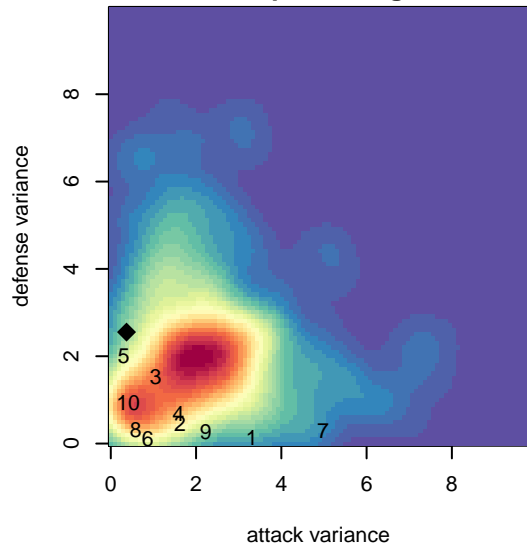

# CCB Royal Pumas B04

Central City Breakers FC  
, BC  
B04 total strength=761  
attack=0.93 defense=0.82

alt names used:  
27 CCB Royal Pumas  
CCBFC ROYAL PUMAS (CND)

Venues played:  
2016 Baker Blast COPA U13  
2016 SX Cup U13 Silver – Tier 4 U13

**attack and defense variance (black dot)  
relative to other teams  
and top 10 in region**

**attack and defense rating  
relative to others at age  
and all opponents in last 13 months**

**attack and defense rating  
relative to others at age  
and all opponents in last 13 months**

**Performance relative to 13 month average**

**Performance relative to 13 month average**

Distribution of opponents  
 Red = Lose zone, Blue = Win zone, Green = Even  
 Black line separates win/lose zones