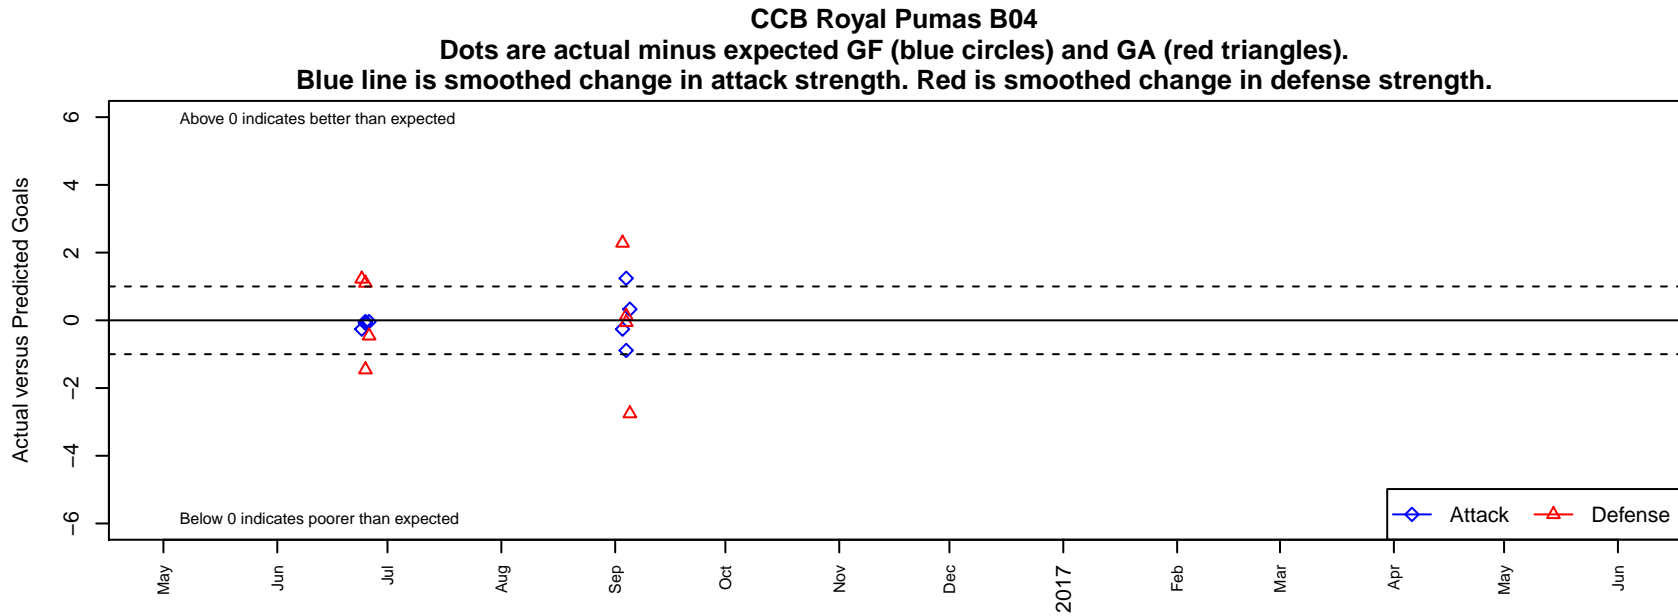

# CCB Royal Pumas B04

Central City Breakers FC  
, BC  
B04 total strength=761  
attack=0.93 defense=0.82

alt names used:  
27 CCB Royal Pumas  
CCBFC ROYAL PUMAS (CND)

Venues played:  
2016 Baker Blast COPA U13  
2016 SX Cup U13 Silver – Tier 4 U13

**attack and defense variance (black dot)  
relative to other teams  
and top 10 in region**

**attack and defense rating  
relative to others at age  
and all opponents in last 13 months**

**attack and defense rating  
relative to others at age  
and all opponents in last 13 months**

**Performance relative to 13 month average**

**Performance relative to 13 month average**

Distribution of opponents  
 Red = Lose zone, Blue = Win zone, Green = Even  
 Black line separates win/lose zones